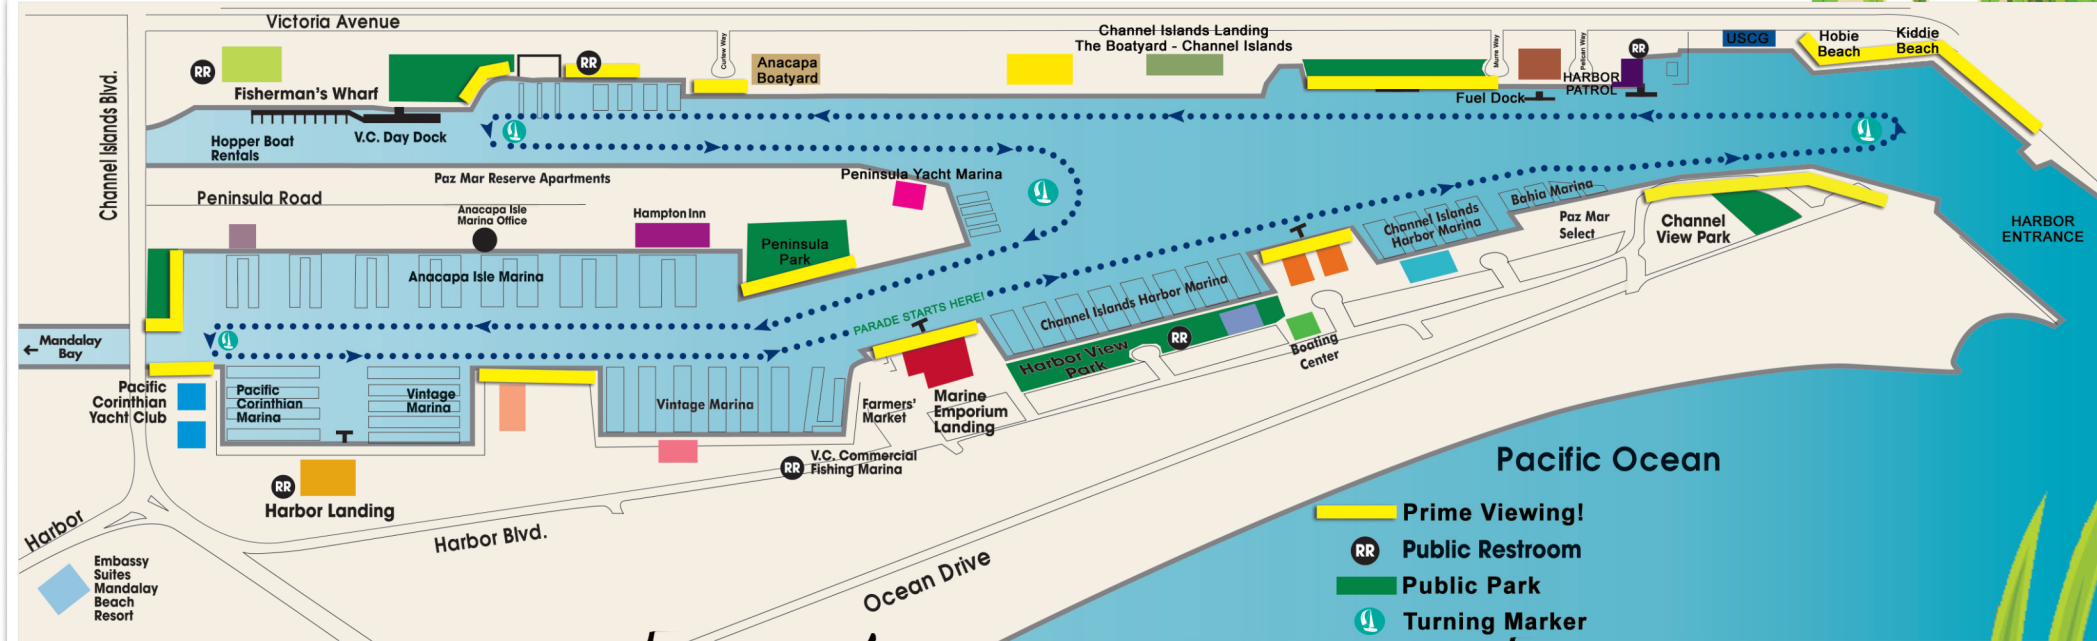

CHANNEL ISLANDS HARBOR

55TH ANNUAL

PARADE OF LIGHTS 2021

Jingle

DECEMBER 11
7 P.M.

Parade begins at 7:00pm, boats line-up at 6:30pm

The parade starts in front of Marine Emporium Landing and Peninsula Park area of the Harbor. Boats head to the Main Channel, turn at Kiddie Beach, loop in front of the launch ramp then head back to Pacific Corinthian Yacht Club and repeats the route for a second run.

The parade can be viewed from parks and walkways that line the route as well as from most Harbor restaurants.

www.channelislandsharbor.org

Instagram : @ChannellIslandsHarbor

Find us on: facebook : @ChannellIslandsHarbor